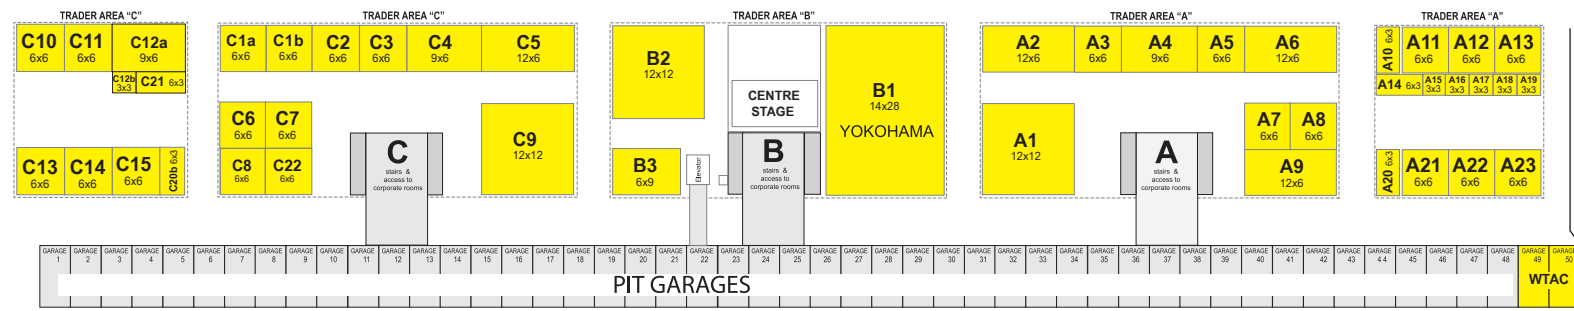

SHOW'N'SHINE - SATURDAY LAYOUT

STAND EXHIBITOR

A1	V-sport
A2	Hi Octane Racing
A3	Import Spares Australia
A4	Garage 88
A5	Albins Performance Transmissions
A6	MCA Suspension
A7	4MANCE Automotive
A8	R & J Batteries
A9	Nulon
A10	Haltech
A11	Haltech
A12	Aeroflow
A13	Aeroflow
A14	Xtreme Performance Clutch
A15	Summernats
A16	Birrong Automotive
A17	Zenki Wear
A18	Zen Garage
A19	Ace Header
A20	Mishimoto

STAND EXHIBITOR

A21	Engineered to Slide
A22	Opticoat
A23	Opticoat
A24	Yamaha Australia / Dave McKenna
B1	Yokohama
B2	Link ECU
B3	GCG Turbos
B5	Pagani
C1a	Toyota Australia
C1b	Bullet Cylinder Heads
C2	We Are Likewise Pty Ltd
C3	GP Racegear Australia
C4	Milwaukee Tools
C5	Just Car Insurance
C6	Nissan
C7	Nissan
C8	Motul
C9	Royal Purple

STAND EXHIBITOR

C10	Rally Australia
C11	VP Racing Fuels
C12a	RedBull
C12b	RedBull
C13	Car Parts 2 U
C14	Street FX
C15	Whiteline
C20b	Exedy Australia
C21	iLabb
C22	Harrop Engineering
P1	HGT Precision
P2	Scorpion Australia
P3	Samco Silicon Hoses
P4	Perusic Engineering
P5	Saint Side
P7	Koya Wheels
P8	Koya Wheels
P9	999 Automotive

STAND EXHIBITOR

P10	3C Lab
P11	3C Lab
P12	Qualify Me
P13	X3E Motorsports
P14	Street Factor
P15	Street Factor
P16	Halo EFX
P17	
P19	Australian Drift Club
P20	Davies Craig
P21	Hardtuned Network
P22	Hardtuned Network
P23	Speedhunters
P24	TT Industries