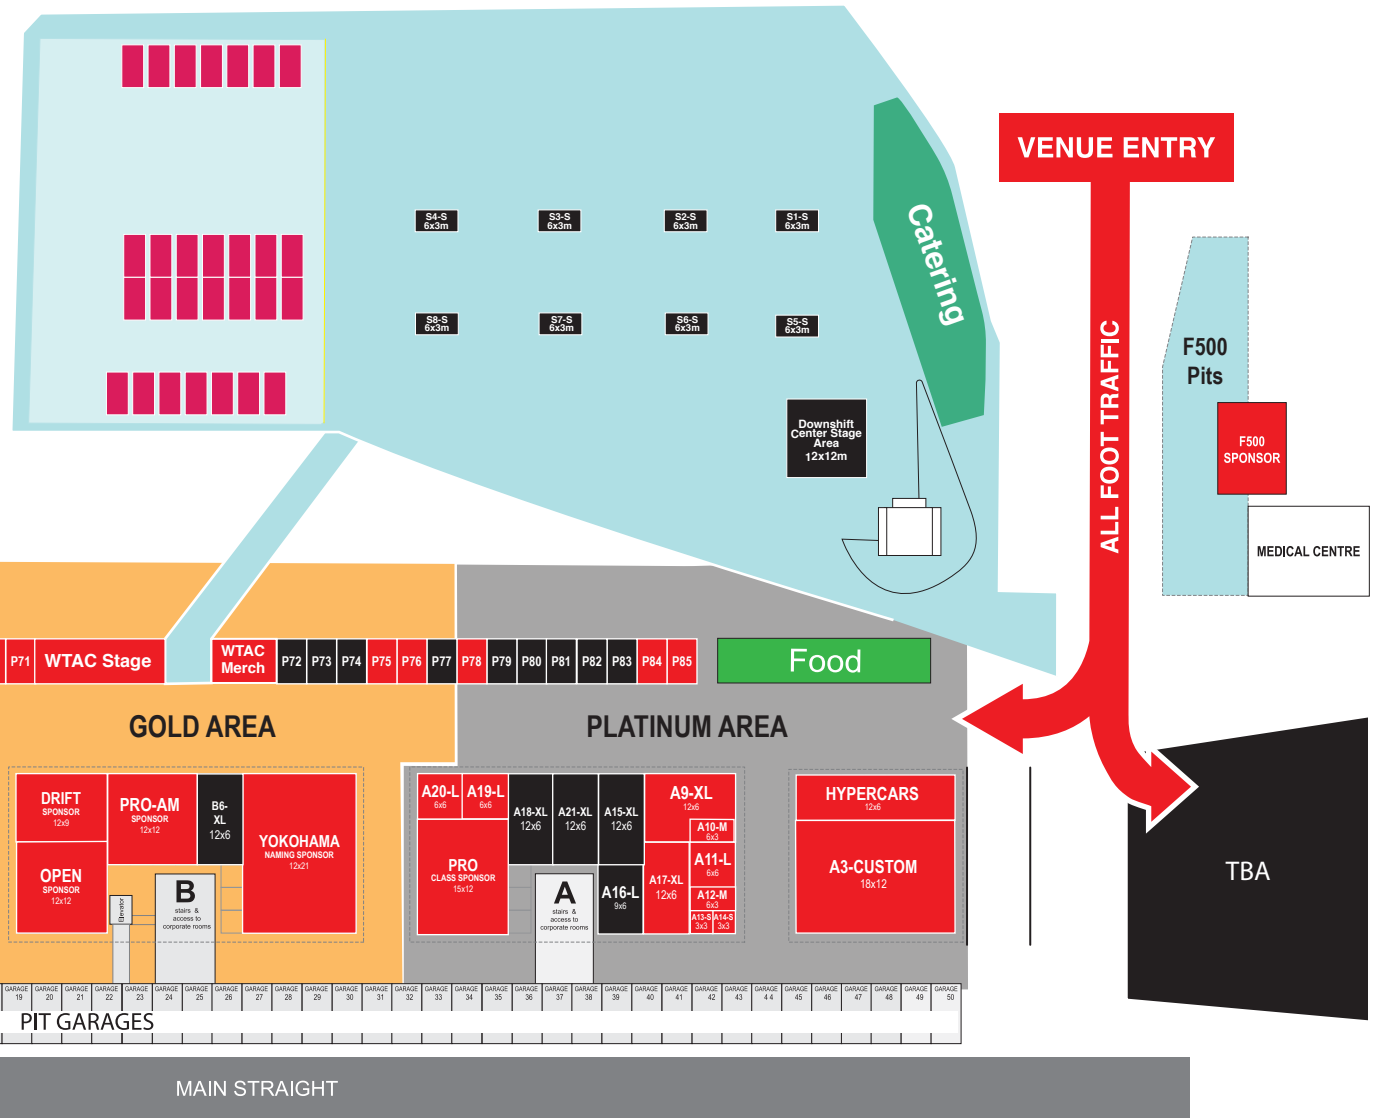

While we make every effort to make sure this map is up to date, to ensure availability please email: sales@worldtimeattack.com

MAP LEGEND

- Spot is available
- Spot is held or sold

2019 EXHIBITOR MAP

Version 1.4 - May 16, 2019

NOTE: Maps are not to scale and show approximate locations only.