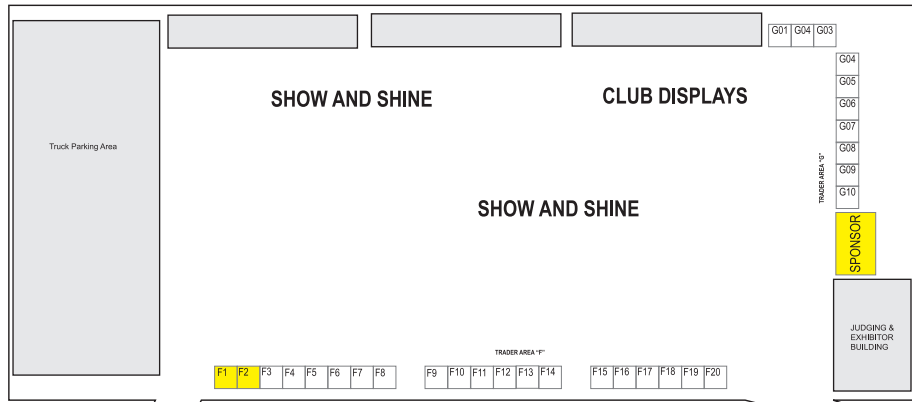

YOKOHAMA world time attack challenge

TECTALLOY PERFORMANCE COOLANTS international drift challenge

MEDICAL CENTRE

Yellow = Booked White = Available