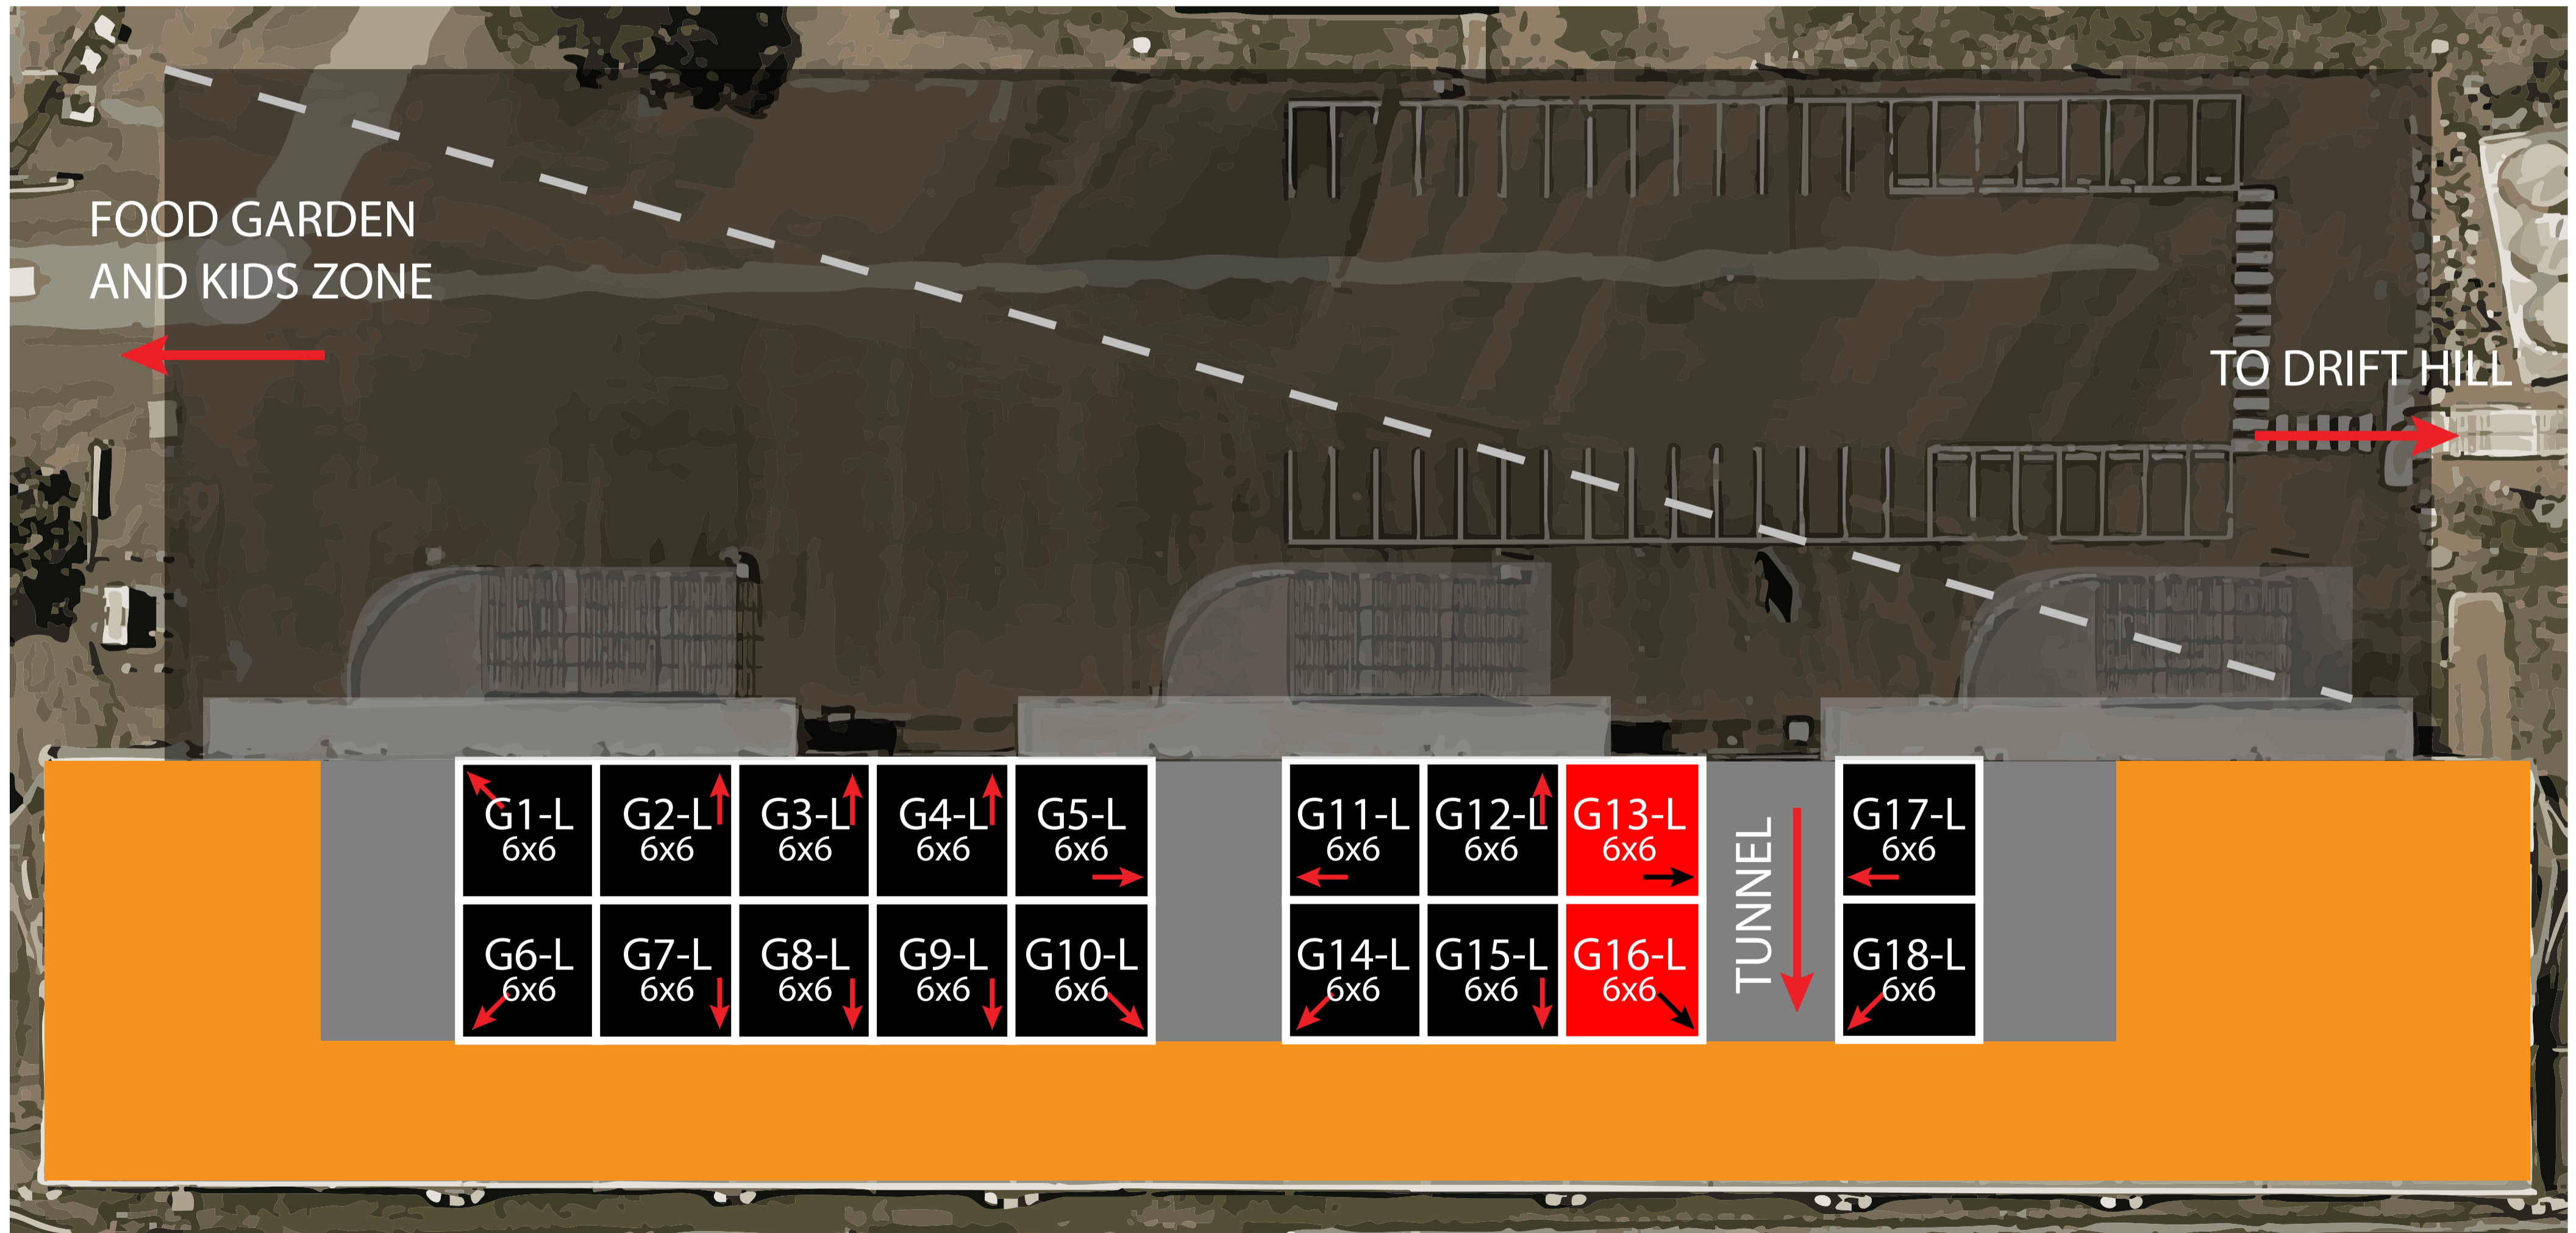

VENUE ENTRY

ALL FOOT TRAFFIC

- P54 P55 P56 P57 P58 P59 P60 P61 P62 P63 P64 P65 P66 P67 P68 P69 P70

- CUSTOM DISPLAY 20x12 P71 P72 P73 P74 P75 P76 P77 P78 P79 P80 P81 P82

TUNNEL

GRANDSTAND ACCESS

MAIN STRAIGHT

YOKOHAMA
WORLD TIME ATTACK
CHALLENGE
SYDNEY MOTORSPORT PARK
2026 EXHIBITOR MAP
GRANDSTAND MARKETS

- Spot is available
- Spot is held
- Spot is sold
- Spot is under offer

NOTE: Maps are not to scale and show approximate locations only.