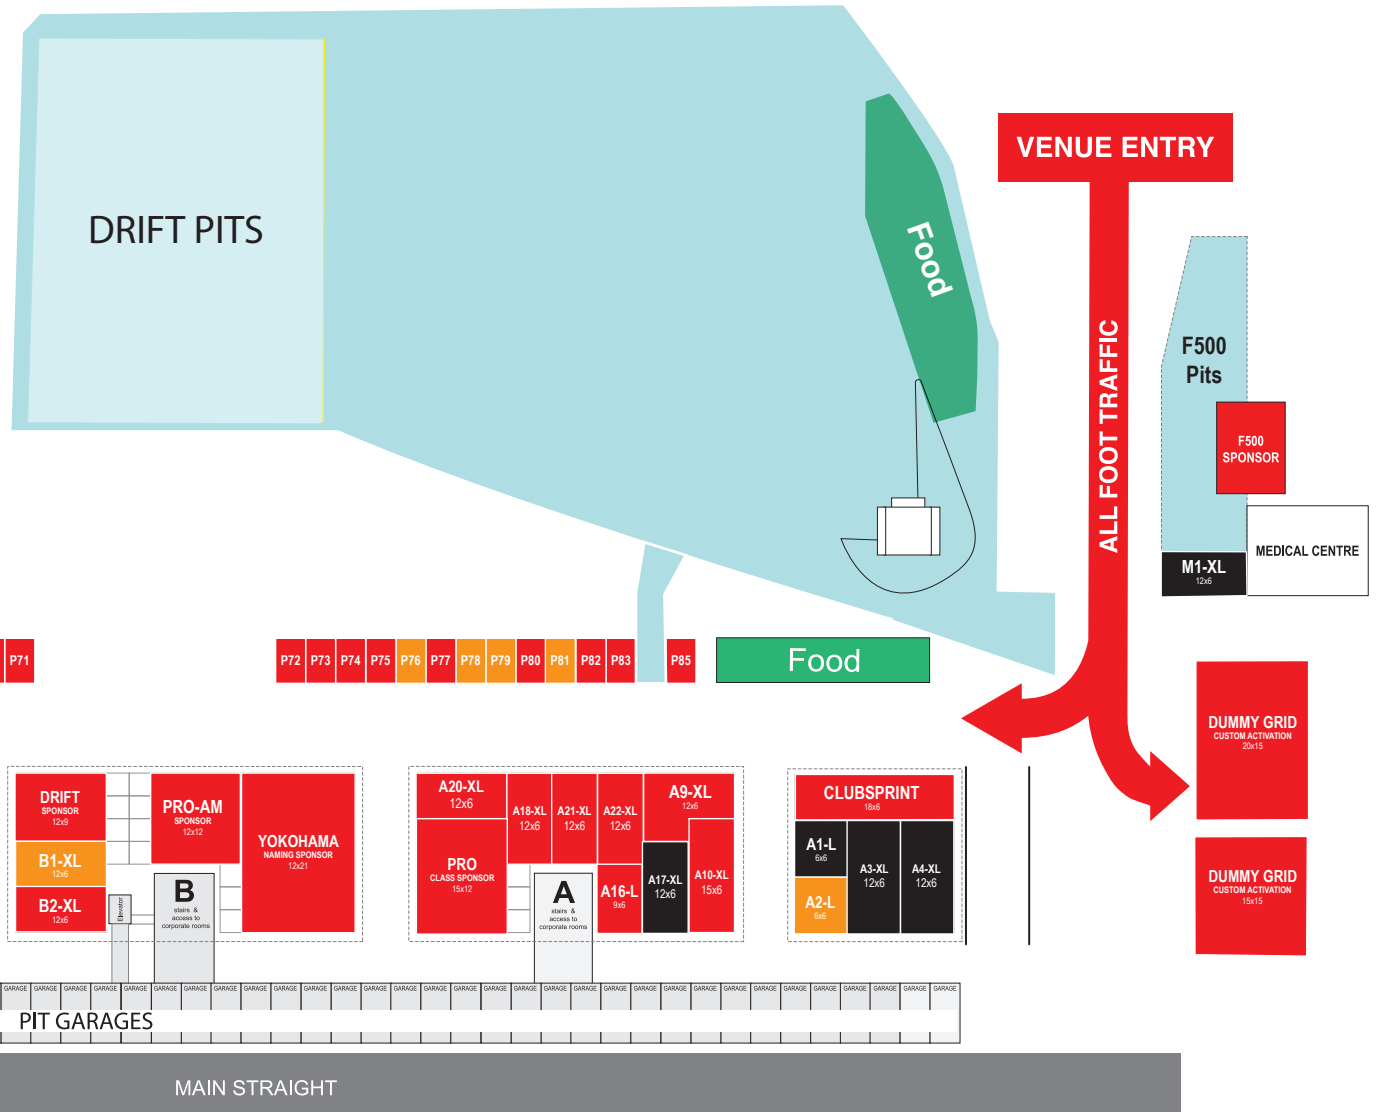

While we make every effort to make sure this map is up to date, to ensure availability please email: [marketing@worldtimeattack.com](mailto:marketing@worldtimeattack.com)

- Spot is available
- Spot is held
- Spot is sold

## 2021 EXHIBITOR MAP

V 1.0.6  
28 JUNE 2021

NOTE: Maps are not to scale and show approximate locations only.